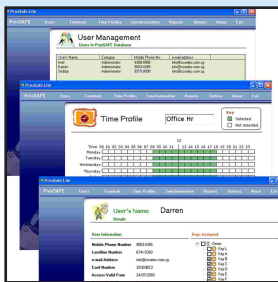

Managing Keys and Valuables with Complete Control and Total Accountability

proxSafe® maxx

proxSafe® mini

Smart
Simple
Secure
Stylish

... with proxSafe® maxx or mini

Features and Benefits

- Fully Automated with Field-Proven Contactless RFID Technology
- Simple and User-friendly Operations
- Space Saving and Ultimate Security with Revolutionary Auto Roller Shutter
- Fast and Secure Key Access with Flash, Take and Go Concept
- Unique Automated Fast-Track Key Return
- Automatic Audit Trail with Immediate Traceability via Software and Hardware
- Works Seamlessly with Most Existing Card Access Control Platform