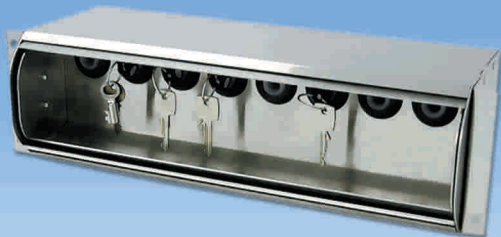

Managing Keys and Valuables with Complete Control and Total Accountability

proxSafe® maxx

proxSafe® mini

Smart
Simple
Secure
Stylish

... with proxSafe® maxx or mini

Features and Benefits

- Fully Automated with Field-Proven Contactless RFID Technology
- Simple and User-friendly Operations
- Space Saving and Ultimate Security with Revolutionary Auto Roller Shutter
- Fast and Secure Key Access with Flash, Take and Go Concept
- Unique Automated Fast-Track Key Return
- Automatic Audit Trail with Immediate Traceability via Software and Hardware
- Works Seamlessly with Most Existing Card Access Control Platform